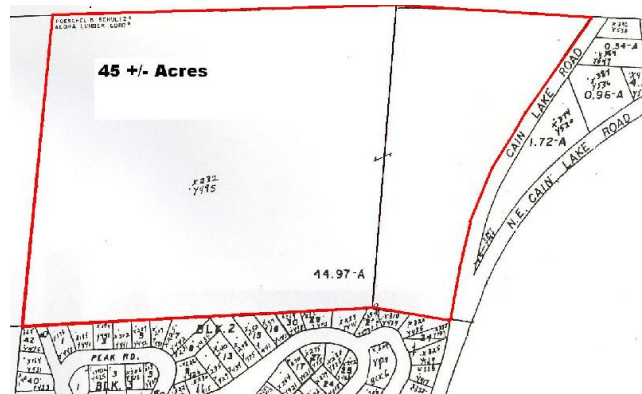

## xxx Cain Lake Rd, Sedro Woolley 98284

- \$150,000
- 45 +/- Acres
- Zoned Commercial Forestry
- Grand Views!

Postlets  
TourFactory  
BuyerMax

Advertisement  
Virtual Tour  
MLS Listing

Please Click to Review More Information on Our Property