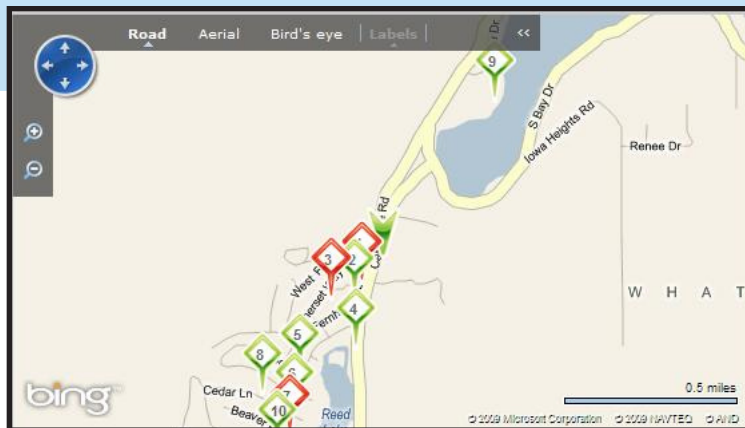

## xxx Cain Lake Rd, Sedro Woolley 98284

- \$150,000
- 45 +/- Acres
- Zoned Commercial Forestry
- Grand Views!

Postlets  
TourFactory  
BuyerMax

Advertisement  
Virtual Tour  
MLS Listing

Please Click to Review More Information on Our Property