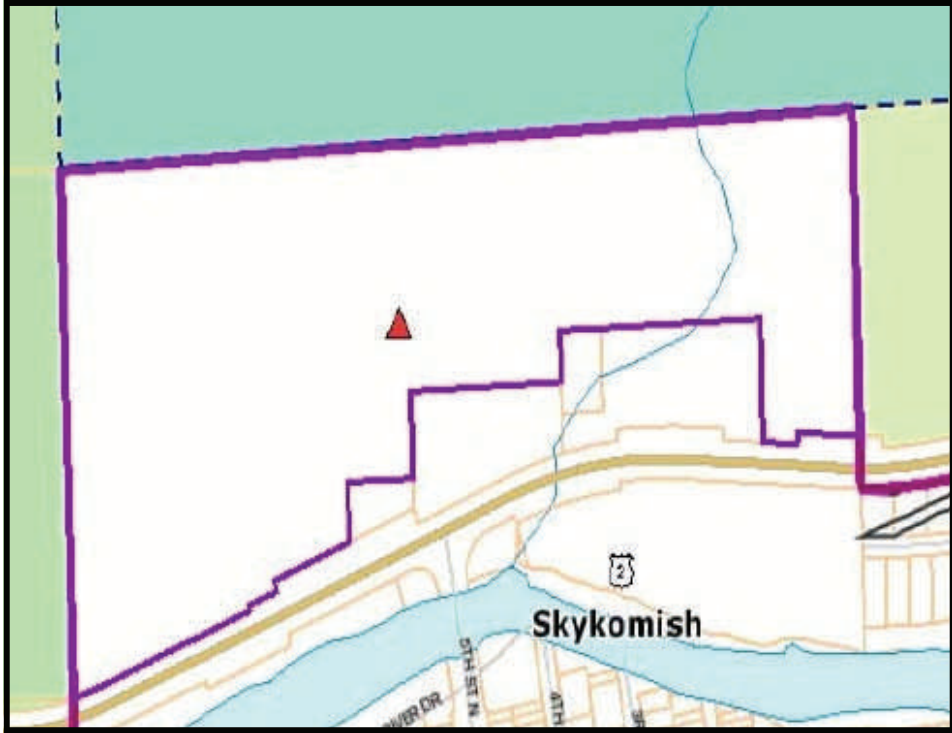

53 ACRES

53 Acres in Skykomish WA

- Asking = \$499,950
- 2 Parcels:
 - 2626119009
 - 2626119123
- 24 Residential lot design
- Located across Hwy 2 from downtown Skykomish

Contact:
Brad Albertsen
(425) 359-9918