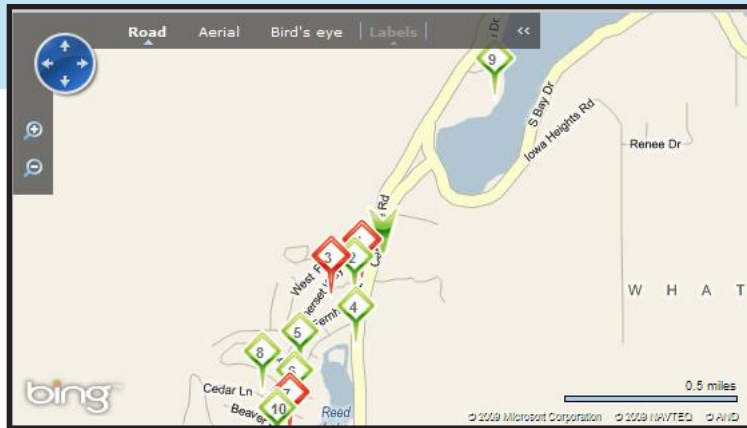

30xx Ash Way, Sedro Woolley 98284

- \$25,000
- .34 Acres
- 2 Adjoining Glenhaven Lots with Amenities

Postlets
 TourFactory
 BuyerMax

Advertisement
 Virtual Tour
 MLS Listing

Please Click to Review More Information on Our Property