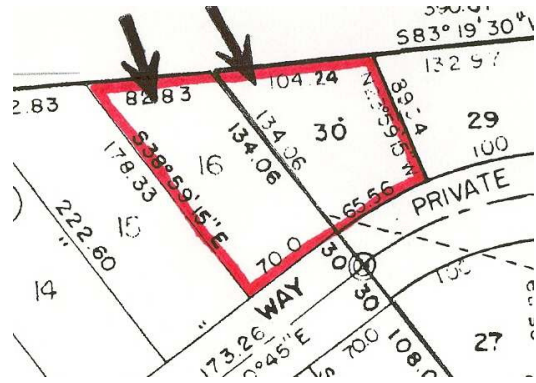

30xx Ash Way, Sedro Woolley 98284

- \$25,000
- .34 Acres
- 2 Adjoining Glenhaven Lots with Amenities

Postlets
 TourFactory
 BuyerMax

Advertisement
 Virtual Tour
 MLS Listing

Please Click to Review More Information on Our Property